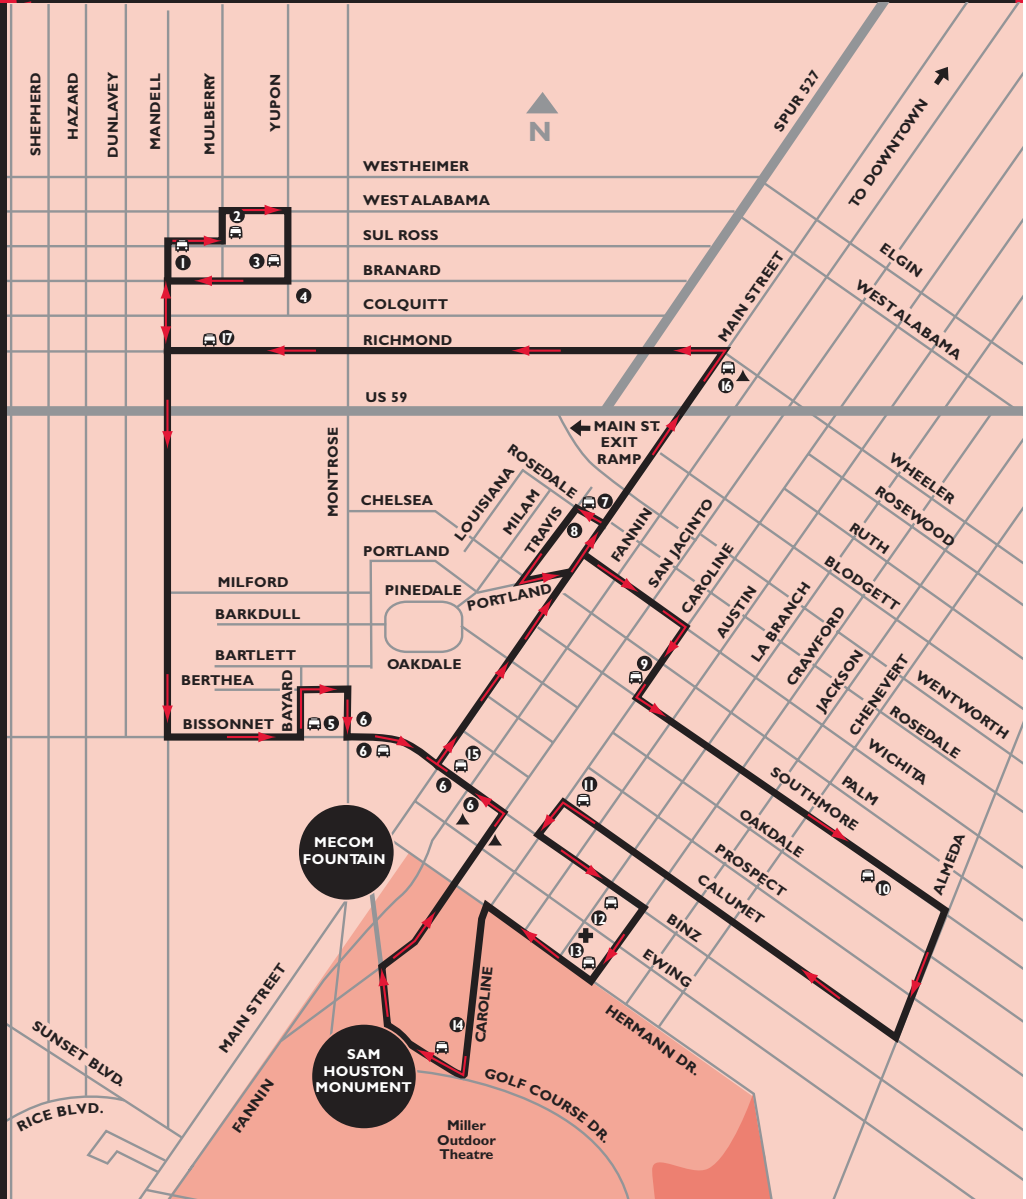

11TH ANNUAL MUSEUM DISTRICT DAY

SATURDAY, AUGUST 18, 2007 - 10 A.M. TO 5 P.M.

Visit www.houstonmuseumdistrict.org for the **CHANCE TO WIN** memberships to all 14 participating museums!

- ① The Menil Collection
- ② Houston Center for Photography
- ③ The Rothko Chapel
- ④ Byzantine Fresco Chapel Museum
- ⑤ ContemporaryArts Museum Houston
- ⑥ Museum of Fine Arts, Houston
- ⑦ Houston Center for Contemporary Craft
- ⑧ Lawndale Art Center
- ⑨ John C. Freeman Weather Museum
- ⑩ Buffalo Soldiers National Museum
- ⑪ Holocaust Museum Houston
- ⑫ Children's Museum of Houston
- ⑬ The Health Museum
- ⑭ Houston Museum of Natural Science
- ⑮ Museum District METRORAIL Station
*(Free shuttle stop near rail station)
(Also serves the Museum of Fine Arts, Houston)*
- ⑯ Wheeler METRORAIL Station
(Free shuttle stop near rail station)
- ⑰ Richmond Hall (A Menil Attraction)

KEY

- Bus Stop
- Bus Route
- Rail Stop/Station
- First Aid Station

Enjoy **FREE** visits to the Houston Museum District throughout the year.

Visit www.houstonmuseumdistrict.org for details on member museums and their free visiting hours.